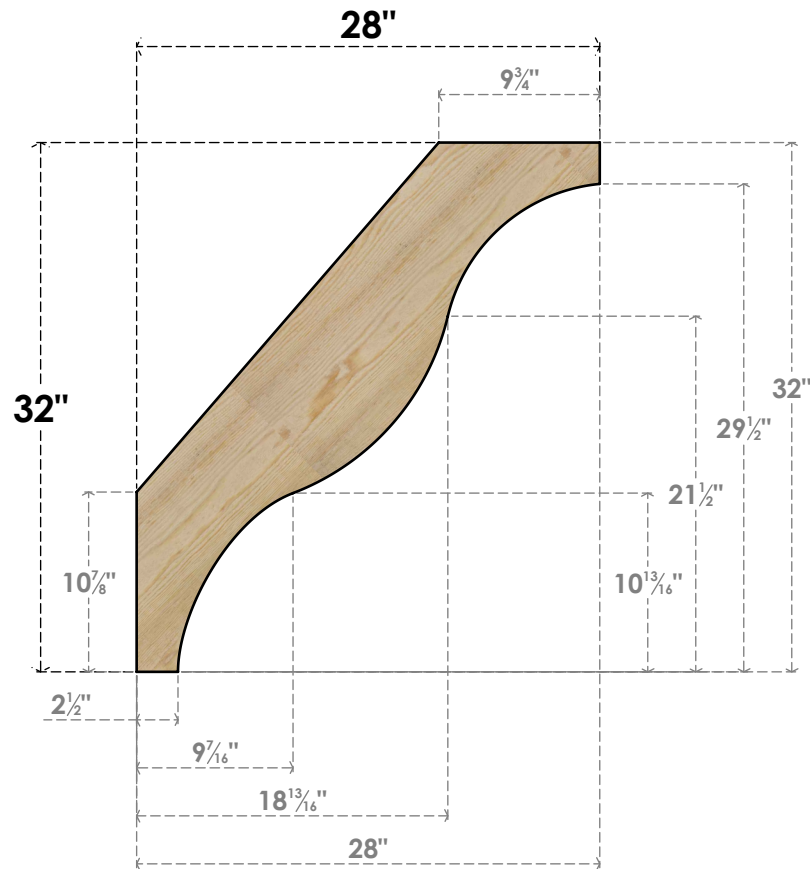

BRC06X28X32FST00RDF

6"W X 28"D X 32"H FUNSTON ROUGH SAWN BRACE, DOUGLAS FIR

SIDE

FRONT

EKENA MILLWORK
 2300 WEST MAIN ST.
 CLARKSVILLE, TX 75426
 TOLL FREE: 866-607-0453
 WWW.EKENAMILLWORK.COM

NOTES

1. INSTALLATION TO BE COMPLETED IN ACCORDANCE WITH MANUFACTURER'S SPECIFICATIONS.
2. DRAWING MAY NOT BE TO SCALE
3. THIS DRAWING IS INTENDED FOR DESIGN AND PLANNING PURPOSES ONLY.
4. ALL INFORMATION CONTAINED HEREIN WAS CURRENT AT THE TIME OF DEVELOPMENT BUT MUST BE REVIEWED AND APPROVED BY THE PRODUCT MANUFACTURER TO BE CONSIDERED ACCURATE.
5. PRODUCTS ARE NOT KILN DRIED. THIS ITEM IS UNIQUE AND WILL CONTAIN THE NATURAL VARIATIONS THAT THE WOOD SPECIES OFFERS. THIS MAY RESULT IN VARIATIONS UP TO 1/4"