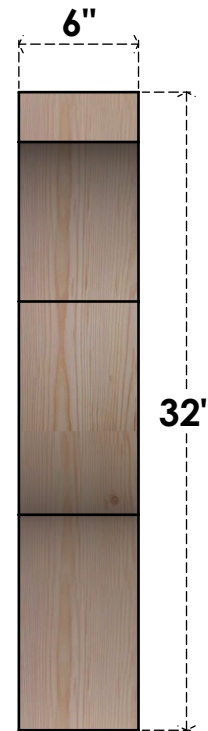

BRC06X28X32FST00RDF

6"W X 28"D X 32"H FUNSTON ROUGH SAWN BRACE, DOUGLAS FIR

SIDE

FRONT

EKENA MILLWORK
 2300 WEST MAIN ST.
 CLARKSVILLE, TX 75426
 TOLL FREE: 866-607-0453
 WWW.EKENAMILLWORK.COM

NOTES

1. INSTALLATION TO BE COMPLETED IN ACCORDANCE WITH MANUFACTURER'S SPECIFICATIONS.
2. DRAWING MAY NOT BE TO SCALE
3. THIS DRAWING IS INTENDED FOR DESIGN AND PLANNING PURPOSES ONLY.
4. ALL INFORMATION CONTAINED HEREIN WAS CURRENT AT THE TIME OF DEVELOPMENT BUT MUST BE REVIEWED AND APPROVED BY THE PRODUCT MANUFACTURER TO BE CONSIDERED ACCURATE.
5. PRODUCTS ARE NOT KILN DRIED. THIS ITEM IS UNIQUE AND WILL CONTAIN THE NATURAL VARIATIONS THAT THE WOOD SPECIES OFFERS. THIS MAY RESULT IN VARIATIONS UP TO 1/4"